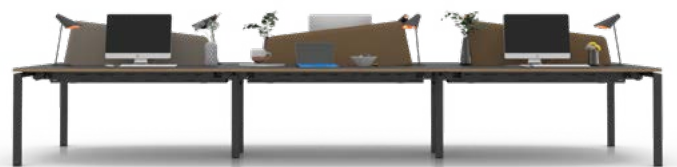

INSPIRATION

Codes: INCB16-x2, TRIO16-x2, SBKT110PAIR x2,
ARCF402-x4, INCB12+, INPEBL12QUAD x3

Screens upholstered in Camira Carlow and upholstery in
Kvadrat Remix

Inception bench with inset Pebble screens