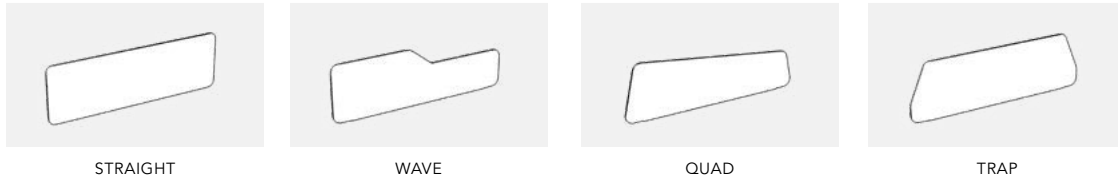

Full Width

Code	Description	Dimension (W,H)
PEBL8R	Fully upholstered, desk return screen	785 x 380
PEBL80	Fully upholstered, desk screen	800 x 380
PEBL10	Fully upholstered, desk screen	1000 x 380
PEBL12	Fully upholstered, desk screen	1200 x 380
PEBL14	Fully upholstered, desk screen	1400 x 380
PEBL16	Fully upholstered, desk screen	1600 x 380
PEBL18	Fully upholstered, desk screen	1800 x 380

Inset Screens

Inset screens are designed to fit perfectly between our scallop edge cable management solution and unlike our end to end screens, include brackets. Inset screens are 400mm shorter than the desk top you are matching it against.