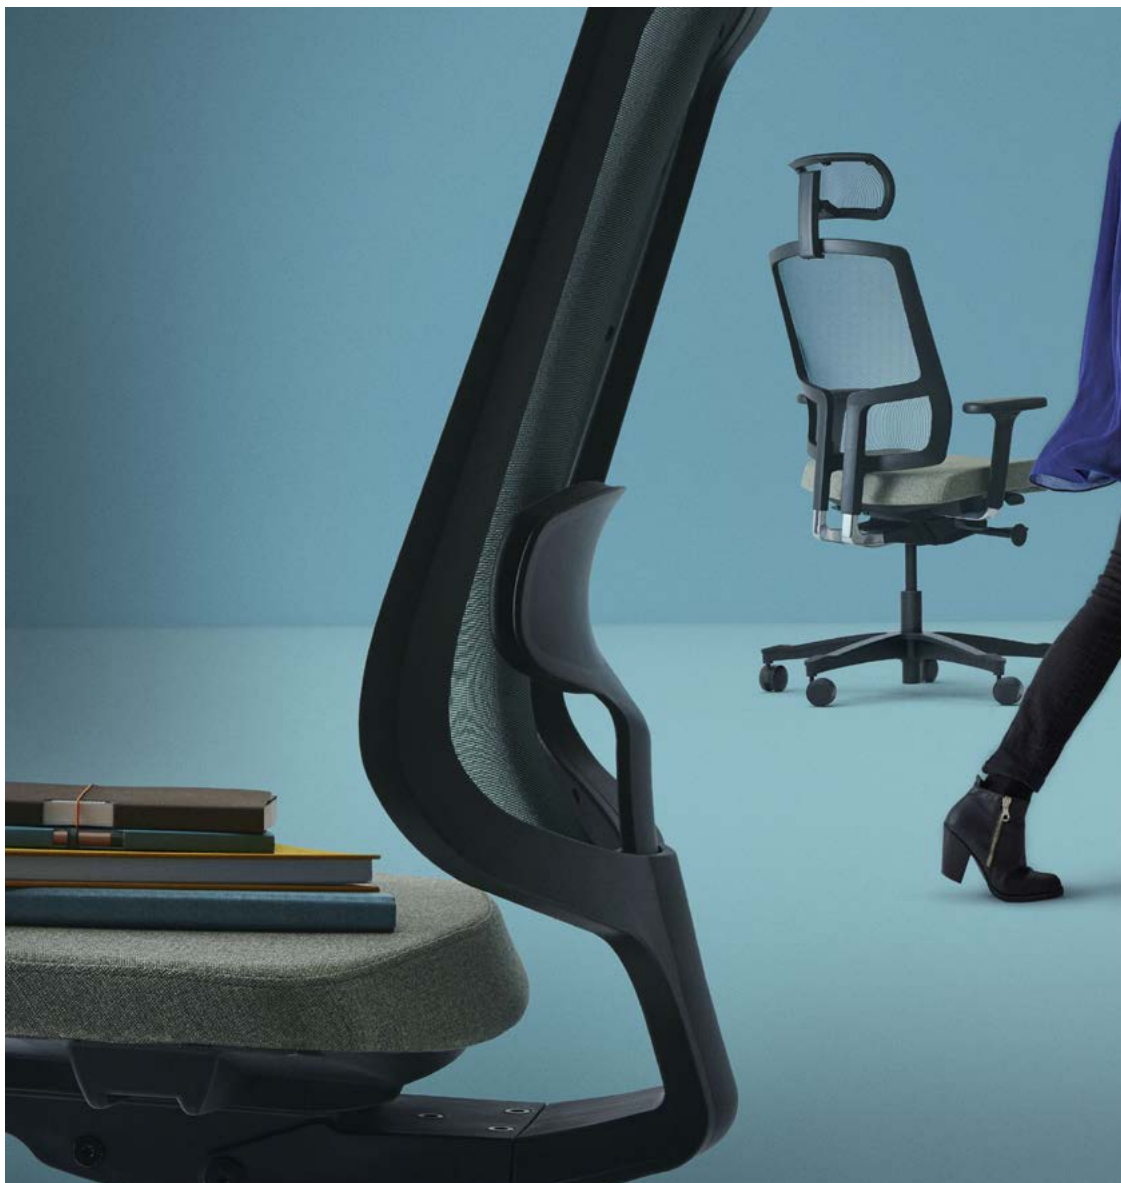

One

By EFG

EFG One is designed with simplicity and flexibility in mind. Equipped with a self-balance seat and a back that automatically adjusts to the user, this chair is perfect for the flexible modern office with changing users.

ONE3101
Mesh back with arms

ONE3540
Fabric back, plastic shell with no arms

ONE3551
Fabric back, fabric shell with arms

4 Week Lead-time

5 Year Warranty

Tested according to: EN 1335-1 type B,
EN 1335-2, EN 1335-3.

BASE

FABRIC

STRING MESH

VIVID MESH