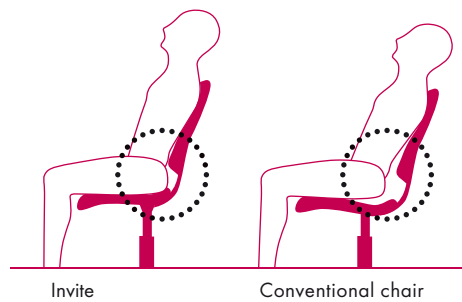

Have a seat on an Invite. Now lean back, and you'll understand what we mean.

# one for all, all for one

---

When we develop seating for large or small scale meetings, our aims are the same as for any workplace. That means creating a chair that is really comfortable for backs, shoulders and necks, as well as pleasing to the eye. While an office chair is usually adapted to suit a single user, meeting seating has to suit many users without having to adjust anything but the height.

That's how Invite works.

Invite has a unique function that supports the small of your back even when you lean backwards.

When pressure is applied to the backrest, it slides down and along a track. As the point of rotation is at hip height, the movement feels natural and gives the same support no matter how tall you are.

# a chair with many expressions

Invite is designed by Jurek Buchacz, the man behind the XO chair which was honoured with the Good Design Award from the Norwegian Design Council in 2007. Yet again, Jurek unites form and function in his own brilliant fashion. The backrest is a superb example, with its unusual shape offering unique lumbar support.