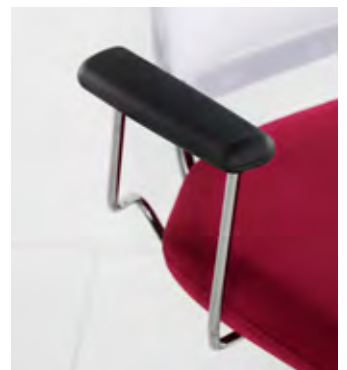

That's how Invite works.

Invite has a unique function that supports the small of your back even when you lean backwards.

When pressure is applied to the backrest, it slides down and along a track. As the point of rotation is at hip height, the movement feels natural and gives the same support no matter how tall you are.

Savo Invite

Invite high

Invite is available with a polished or black base on glides, or castors for soft and hard floors. With or without armrests. There's a single lever for height adjustment.

The chair is also available in a higher model. It features glides and may be equipped with a footrest.

A close-up photograph of a modern chair. The upper portion shows a white, finely woven mesh backrest that curves downwards. Below it, a portion of a red upholstered seat is visible. The chair's frame, made of polished metal, is partially seen at the bottom. The background is a plain, light-colored wall.

The backrest is available in black or white mesh as standard. The seat is available in fabric or leather.

[www.savvo.com](http://www.savvo.com)